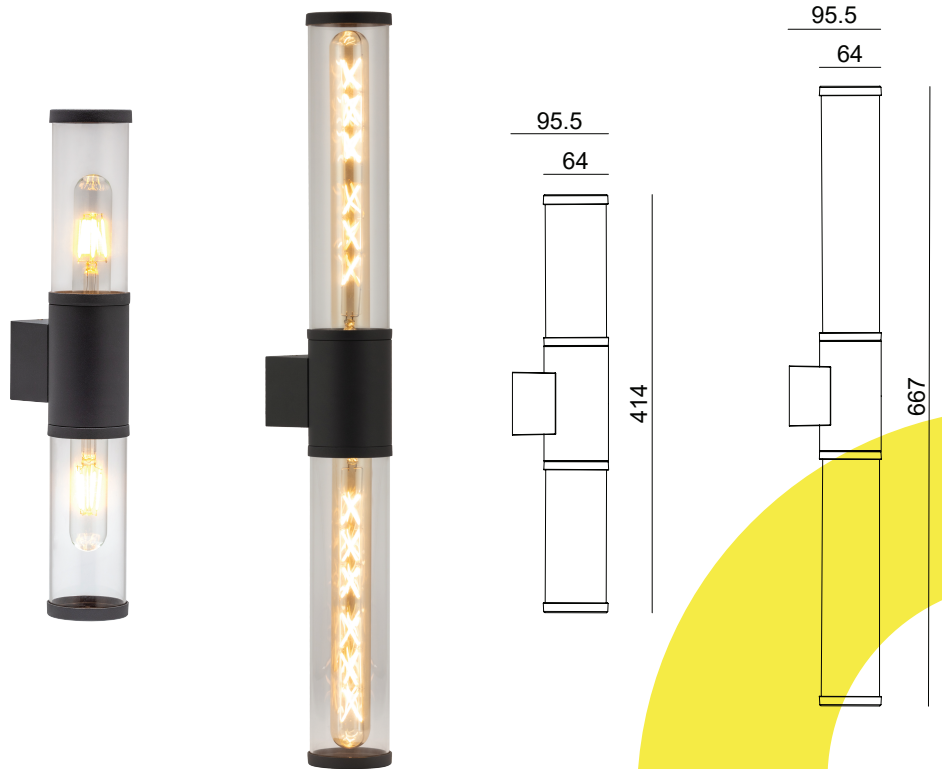

# WALL LAMP OUTDOOR LIGHT

TECHNICAL SHEET

KL-542/L

**KEYLIGHT**

SPAIN

PRODUCTOS DE ILUMINACION

## FEATURES

- 220-240V
- CE ROHS Certified
- Aluminum die-casting body
- PMMA Diffuser
- 3-years warranty

## SPECIFICATIONS

Product Code	KL-542	KL-542L
Power	E27 MAX 2*60W	
Input	220-240V	
Finishing Colors	White/Silver Grey/Dark Grey/Black	
IP Rating	IP65 Class 1	
Size	414mm*95.5mm*Ø64mm	667mm*95.5mm*Ø64mm
Warranty	3 years	